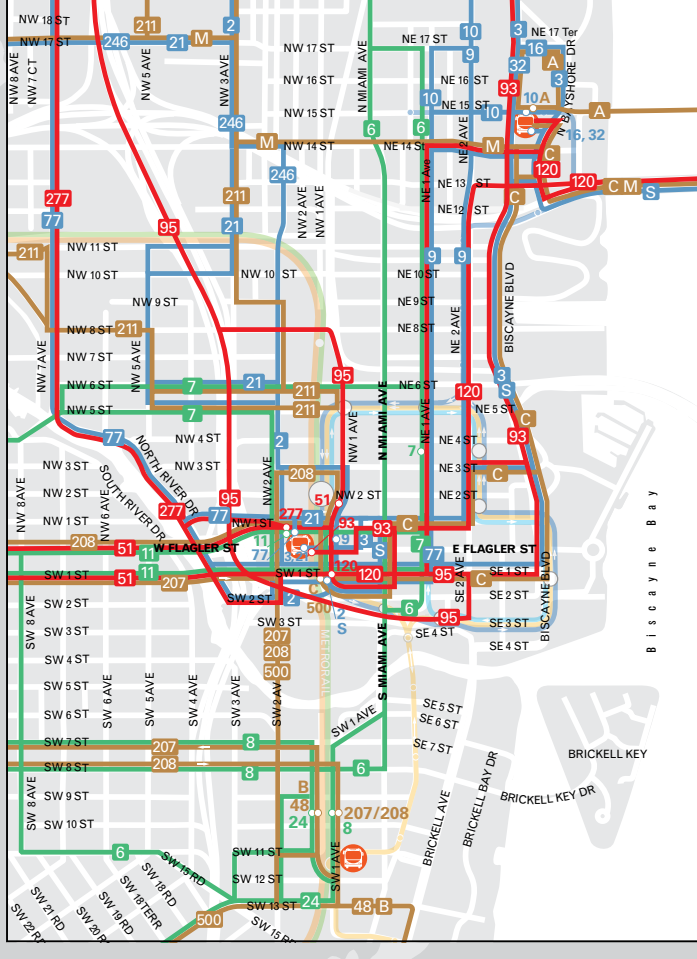

DOWNTOWN MIAMI