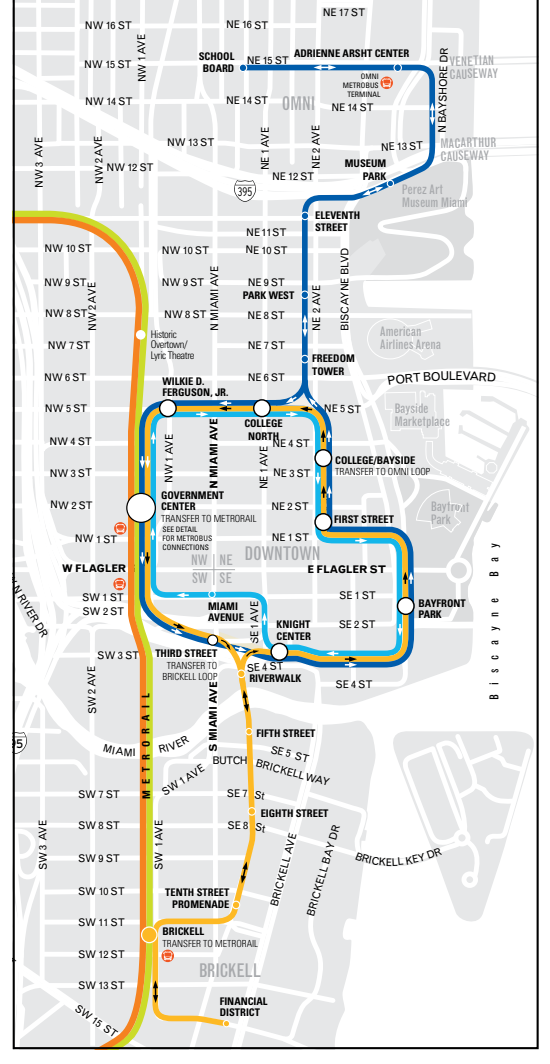

# MIAMI-DADE COUNTY TRANSIT SYSTEM

## METROBUS DESTINATIONS

- Service Endpoints
- Terminal or Major Transfer Point
- Park and Ride Lot
- South Dade Transitway Station

### DOWNTOWN MIAMI

## METROMOVER

- Omni Loop
- Inner Loop
- Brickell Loop
- Stations Serving A Single Loop
- Station Serving Multiple Loops
- Metrorail
- Metrobus Transfer Point