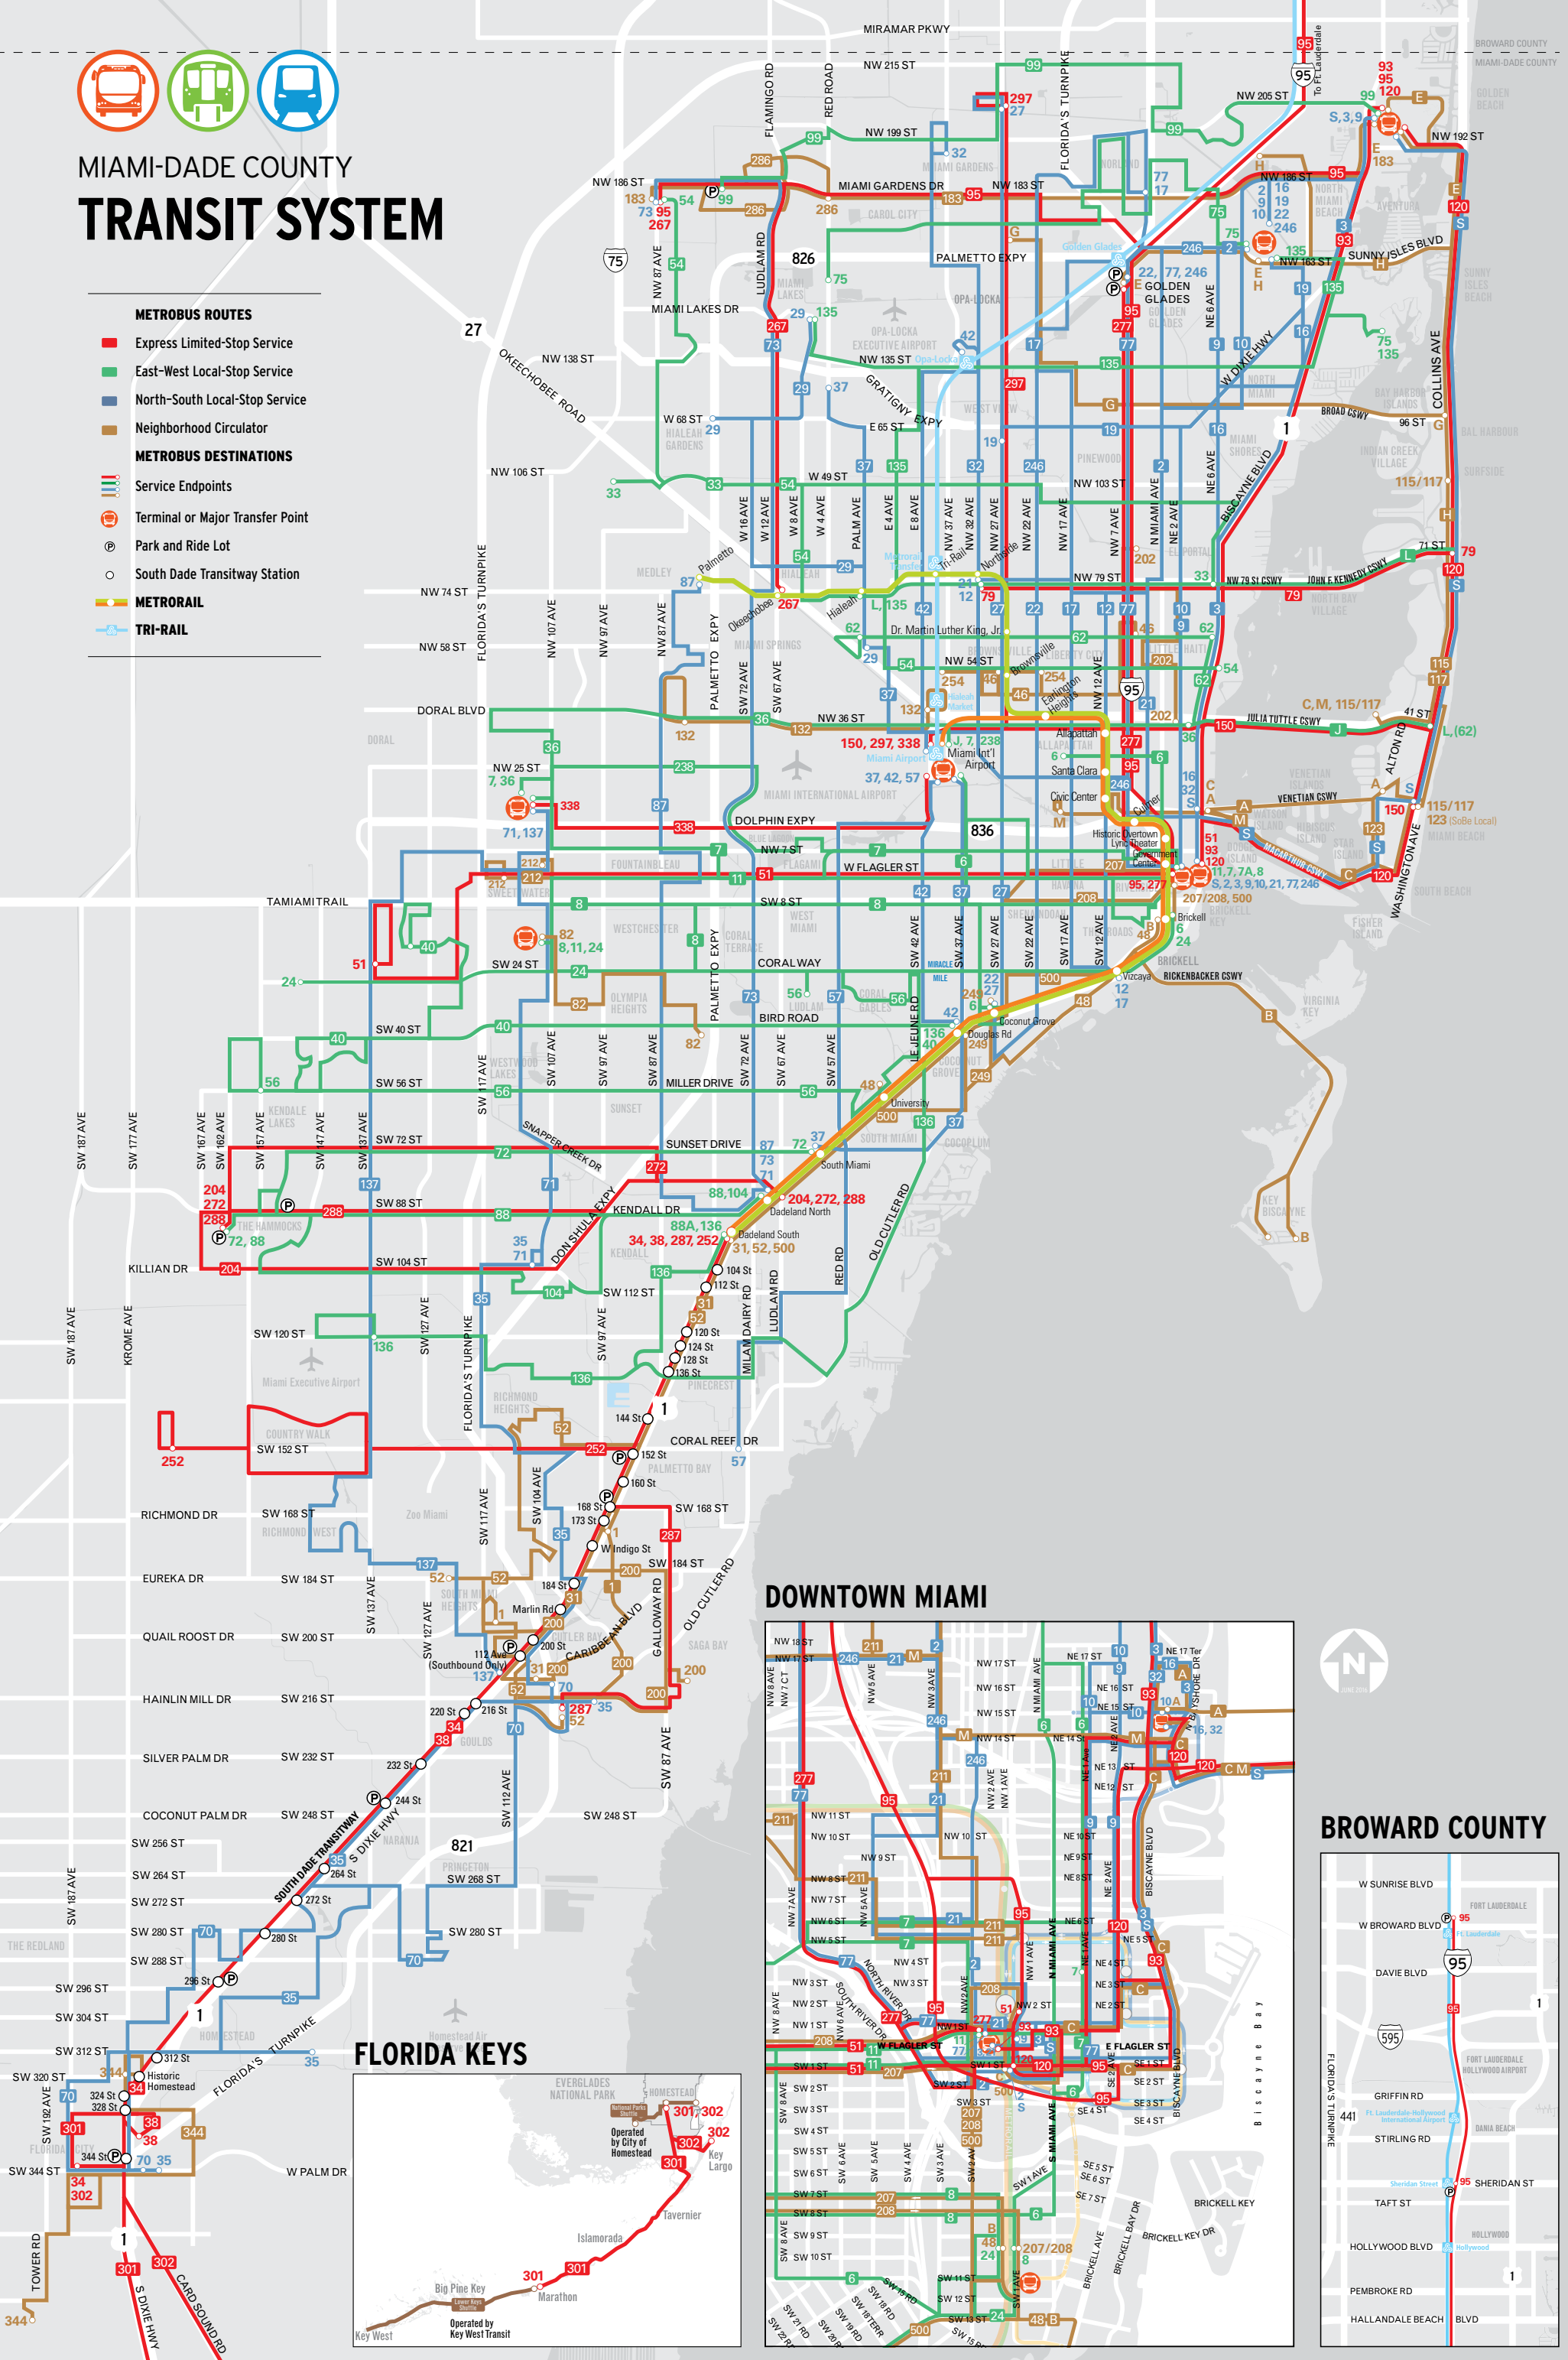

MIAMI-DADE COUNTY TRANSIT SYSTEM

METROBUS ROUTES

- Express Limited-Stop Service
- East-West Local-Stop Service
- North-South Local-Stop Service
- Neighborhood Circulator

METROBUS DESTINATIONS

- Service Endpoints
- Terminal or Major Transfer Point
- Park and Ride Lot
- South Dade Transitway Station

METRAIL

TRI-RAIL