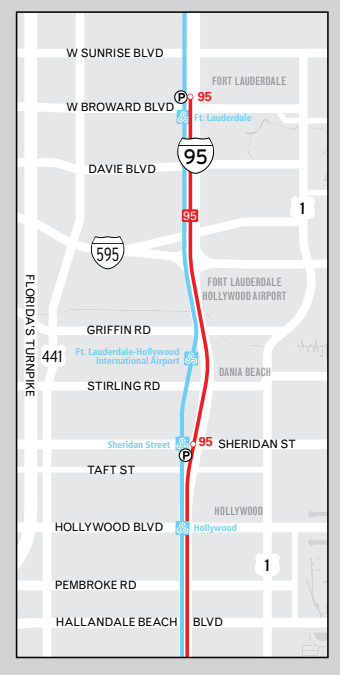

BROWARD COUNTY